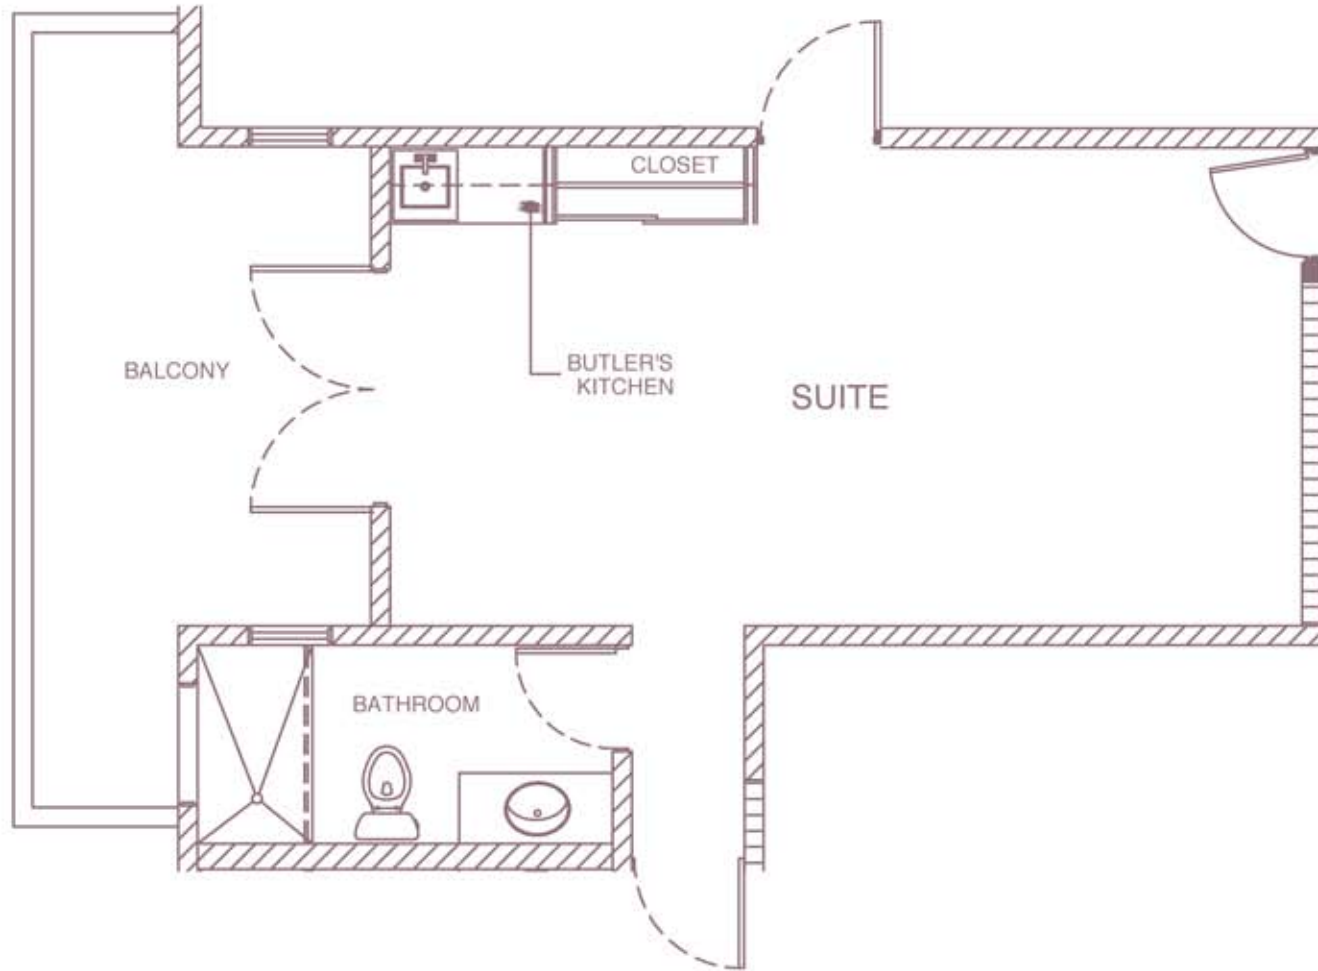

CASA HINES

RINCÓN, PUERTO RICO

The Oleander

Second Floor, Garden/Beach View Balcony
Indoor Area: 411 SF
Outdoor Area: 153 SF

- 1 King Bed
- Butler's Kitchen
- Private Bathroom

844.414.2635

CasaHines.com